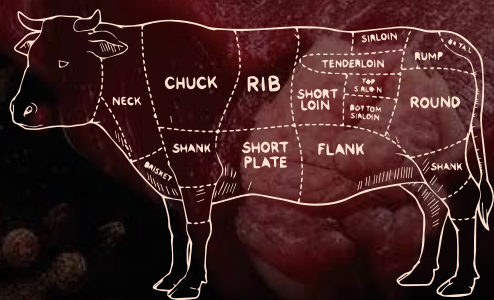

BEEF RIB-FINGER

BEEF D-RUMP

RUMP CAP-PICANIA

BEEF FLANK

BEEF FLAP MEAT

BEEF TOPSIDE

BEEF BOLAR BLADE

BEEF CHUCK

BEEF BRISKET

GROUND BEEF

**BEEF BACON 340GM
ARROWHEAD**

**BEEF BACON
12X500GM**

**BEEF BACON
USA 340GM**

WAGYU CUTS

WAGYU TENDERLOIN

WAGYU RIBEYE

WAGYU STRIPLIN

WAGYU SHORTLOIN

WAGYU TOMAHAWK

WAGYU OP RIBS

WAGYU BRISKET

WAGYU CHUCK

WAGYU TOPSIDE

**BEEF BONE
IN PRODUCTS**

BABY BACK RIBS

CHUCK SHORT RIBS

RIB SHORT RIBS

TOMAHAWAK

SHORTLOIN WHOLE

**RIBEYE BONE IN
(OP RIBS)**

Indulge
in **meaty**
perfection.

LAMB